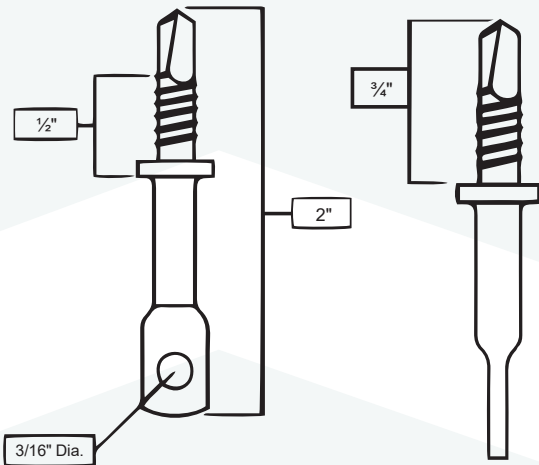

Front View

Side View

ITEM NO. **SCSD34S-1000**

2" x 3/4" Eye Lag Screw

Features:

- Self-drilling point
- 2" overall length
- 3/4" thread length
- Zinc-plated C1022 steel

Box Count:	1000 PC
Box Size:	10" x 10" x 4"
Box Weight:	18 LB
Max QTY/Pallet:	48 BOX
UPC:	782156727344