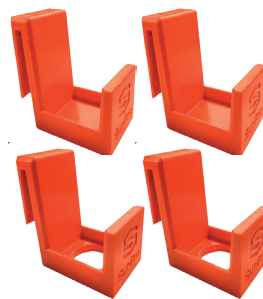

Heavy-Duty Caster Kit w/ 4
Casters - (2) Fixed, (2) Swivel w/ Brake

OUT3USB

3-Outlet Power Supply
w/ 2 USB & 6' Cord

JOBSITE
READY.

CARTA-TP

Service Cart Tool & Pole Hook Kit -
(2) Tool Hooks &
(2) Tool Hooks w/ Hole