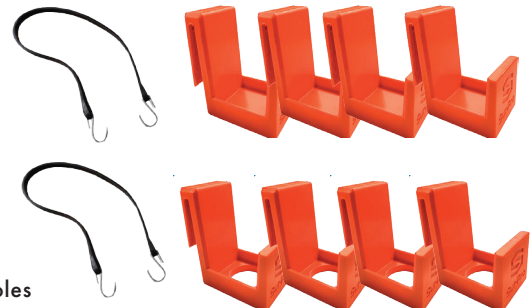

Service Cart Tool & Pole Hook Kit -
(2) Tool Hooks &
(2) Tool Hooks w/ Hole

CARTA-TPL

Service Cart Tool,
Pole & Ladder
Hook Kit -
(2) EPDM Tie-Downs,
(4) Tool Hooks &
(4) Tool Hooks w/ Holes