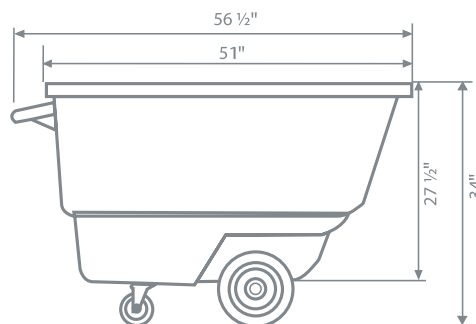

# 1/2 Cubic Yard Dump Cart

(Injection Molded)

**750 LB LOAD CAPACITY**

Max Load Capacity	750 LB
Wheel Type	10" Heavy-Duty
Caster Type	4" Heavy-Duty
Item Weight	64 LB
Pallet Count	14 PC

- Dumping can be performed by a single user
- Smooth surface is easy to clean and resists corrosion
- Fits through standard doorways and elevators
- Save freight and space by stacking more on a pallet
- Construction grade wheels and casters